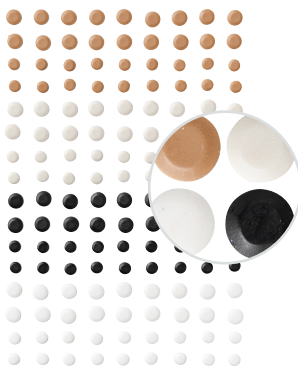

WOVEN TEXTURES 12" X 12" (30.5 X 30.5 CM) DESIGNER SERIES PAPER
 165560 | \$12.50 | 12 sheets.

PERFECT COORDINATION!

Get crafting products designed to match by ordering a suite or a bundle!

BOTANICAL TEXTURES SUITE COLLECTION
 165563 | \$100.50 • [EN] [FR]

Suite collection includes one of each item listed below:

- Bundle (Stamp Set + Dies)
- Two Designer Series Papers
- Embossing Folder
- Embellishments
- Ribbon

OR

Purchase your favorite products individually!

TEXTURED NOTES DIES
 165555 | \$31.00
 8 dies. Largest die: 5-3/16" x 3-3/16" (13.2 x 8 cm).

EARLY ESPRESSO PECAN PIE CRUMB CAKE BASIC BEIGE BASIC BLACK

NEUTRAL MATTE DOTS
 165561 | \$8.00
 160 adhesive-backed pieces. 40 of each color. 4 mm, 5 mm. Pecan Pie, Basic Beige, Black, White.