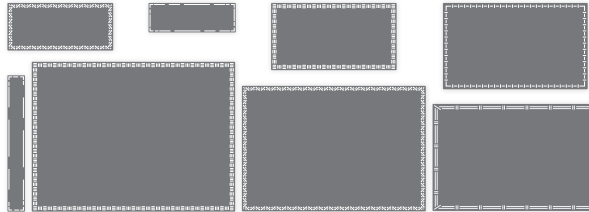

2 Get fun texture with an embossing folder.

3 Add another layer with a coordinating ribbon.

4 Create die cut labels and stamp your favorite colorful image or sentiment.

BOTANICAL TEXTURES 12" X 12" (30.5 X 30.5 CM) DESIGNER SERIES PAPER
165545 | \$12.50 | 12 sheets. Use coloring tools and techniques to add your own style to the paper!

WOVEN TEXTURES 12" X 12" (30.5 X 30.5 CM) DESIGNER SERIES PAPER
 165560 | \$12.50 | 12 sheets.

PERFECT COORDINATION!

Get crafting products designed to match by ordering a suite or a bundle!

BOTANICAL TEXTURES SUITE COLLECTION
 165563 | \$100.50 • [EN] [FR]

Suite collection includes one of each item listed below:

- Bundle (Stamp Set + Dies)
- Two Designer Series Papers
- Embossing Folder
- Embellishments
- Ribbon

OR

Purchase your favorite products individually!